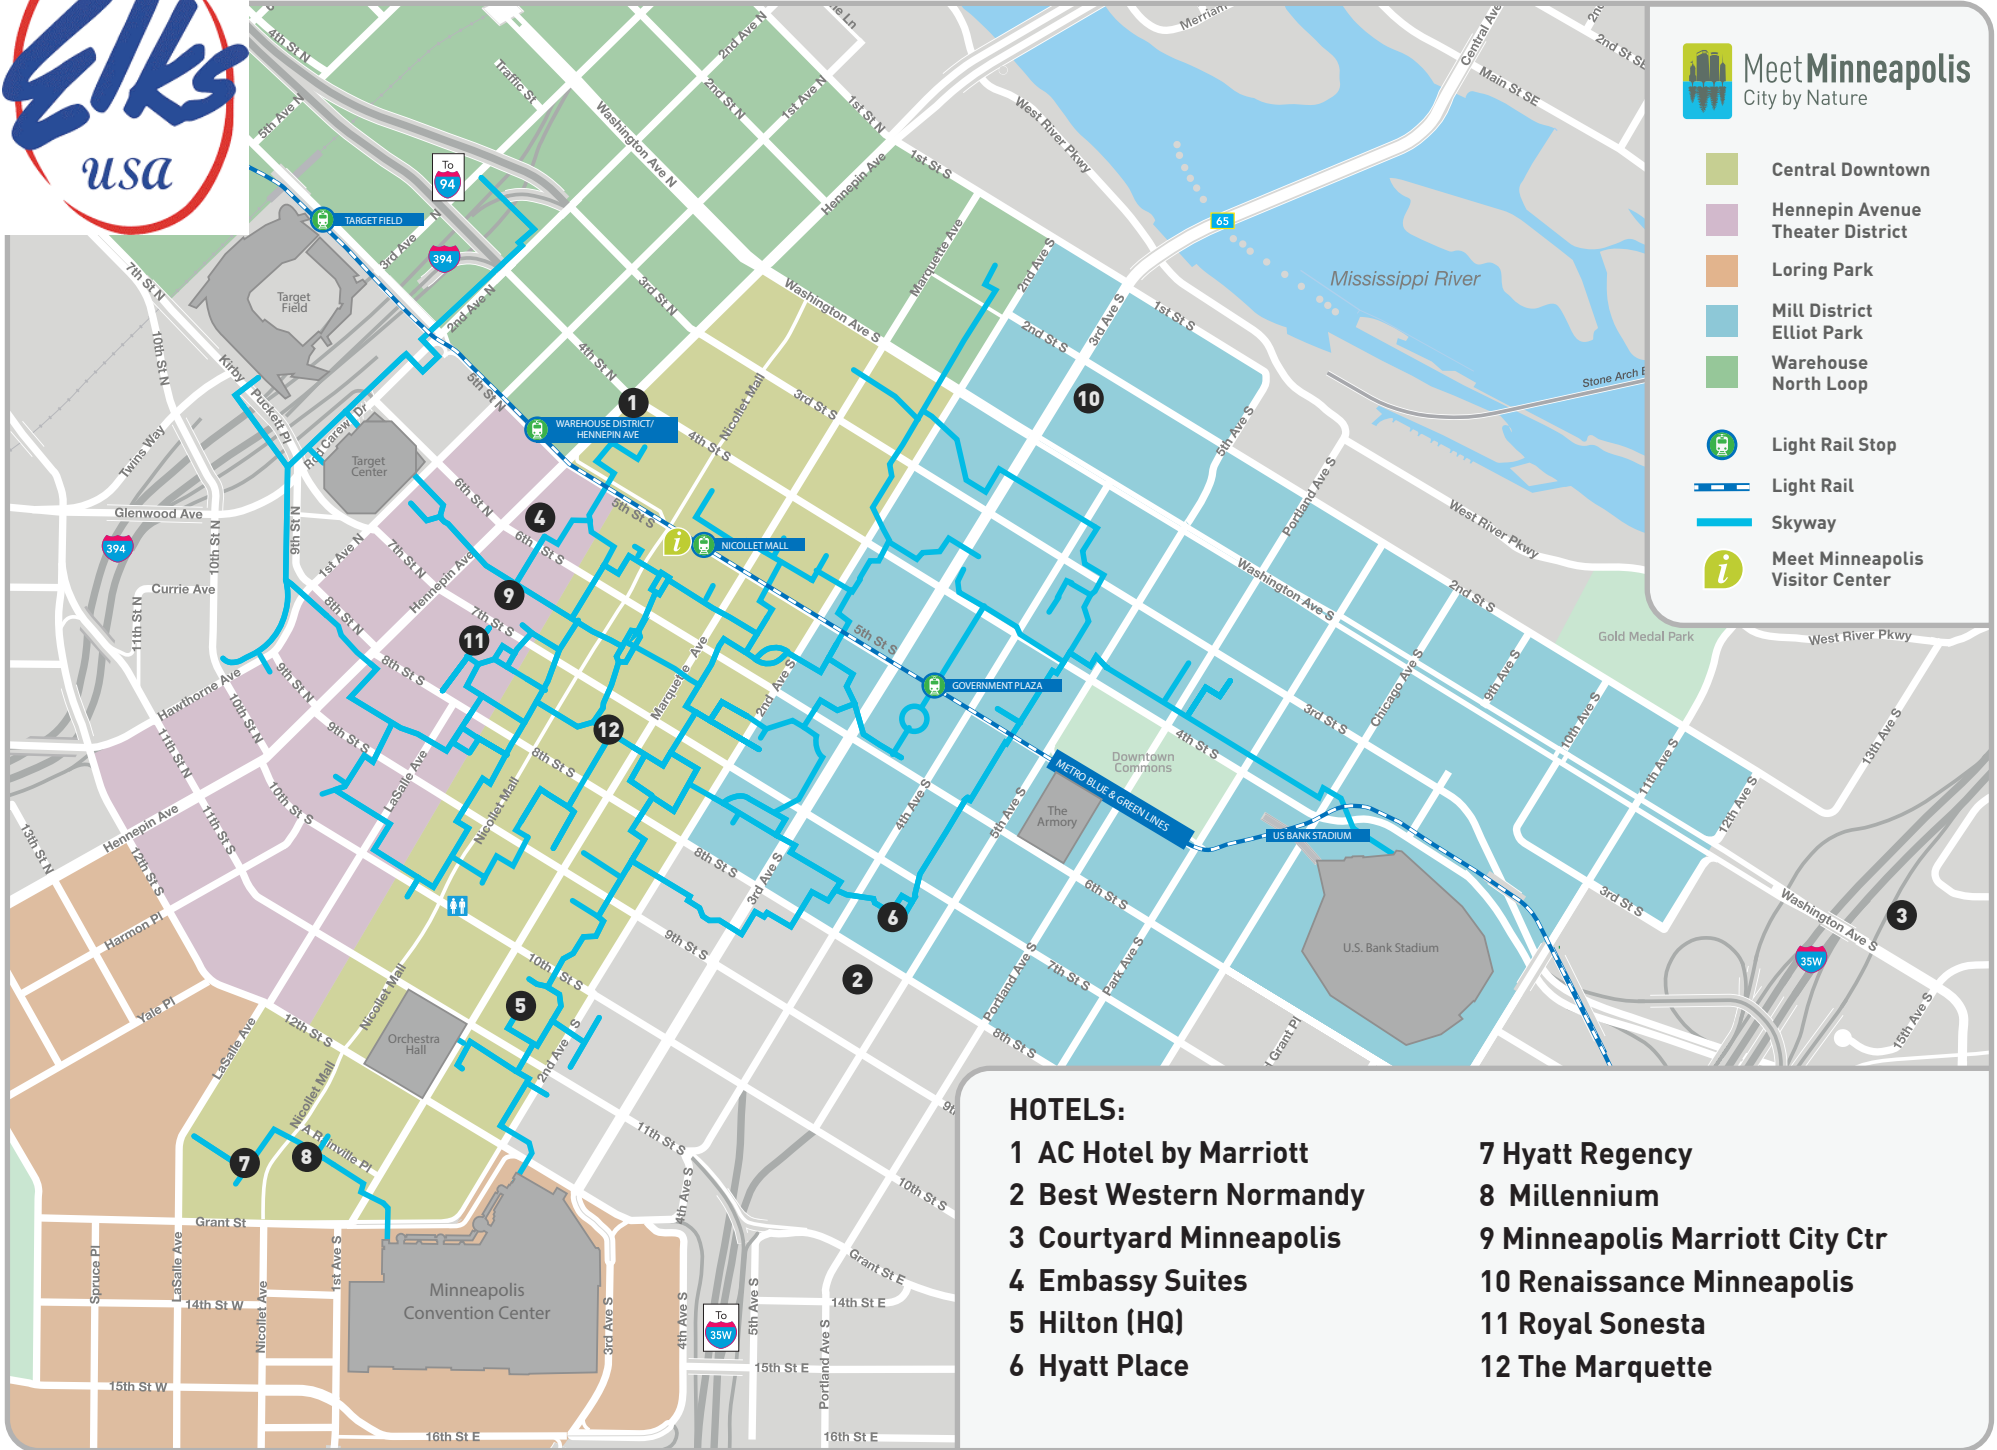

2023 ANNUAL NATIONAL CONVENTION | JULY 2 - 5, 2023

-  Central Downtown
-  Hennepin Avenue Theater District
-  Loring Park
-  Mill District Elliot Park
-  Warehouse North Loop
-  Light Rail Stop
-  Light Rail
-  Skyway
-  Meet Minneapolis Visitor Center

HOTELS:

- | | |
|-------------------------|---------------------------------|
| 1 AC Hotel by Marriott | 7 Hyatt Regency |
| 2 Best Western Normandy | 8 Millennium |
| 3 Courtyard Minneapolis | 9 Minneapolis Marriott City Ctr |
| 4 Embassy Suites | 10 Renaissance Minneapolis |
| 5 Hilton (HQ) | 11 Royal Sonesta |
| 6 Hyatt Place | 12 The Marquette |