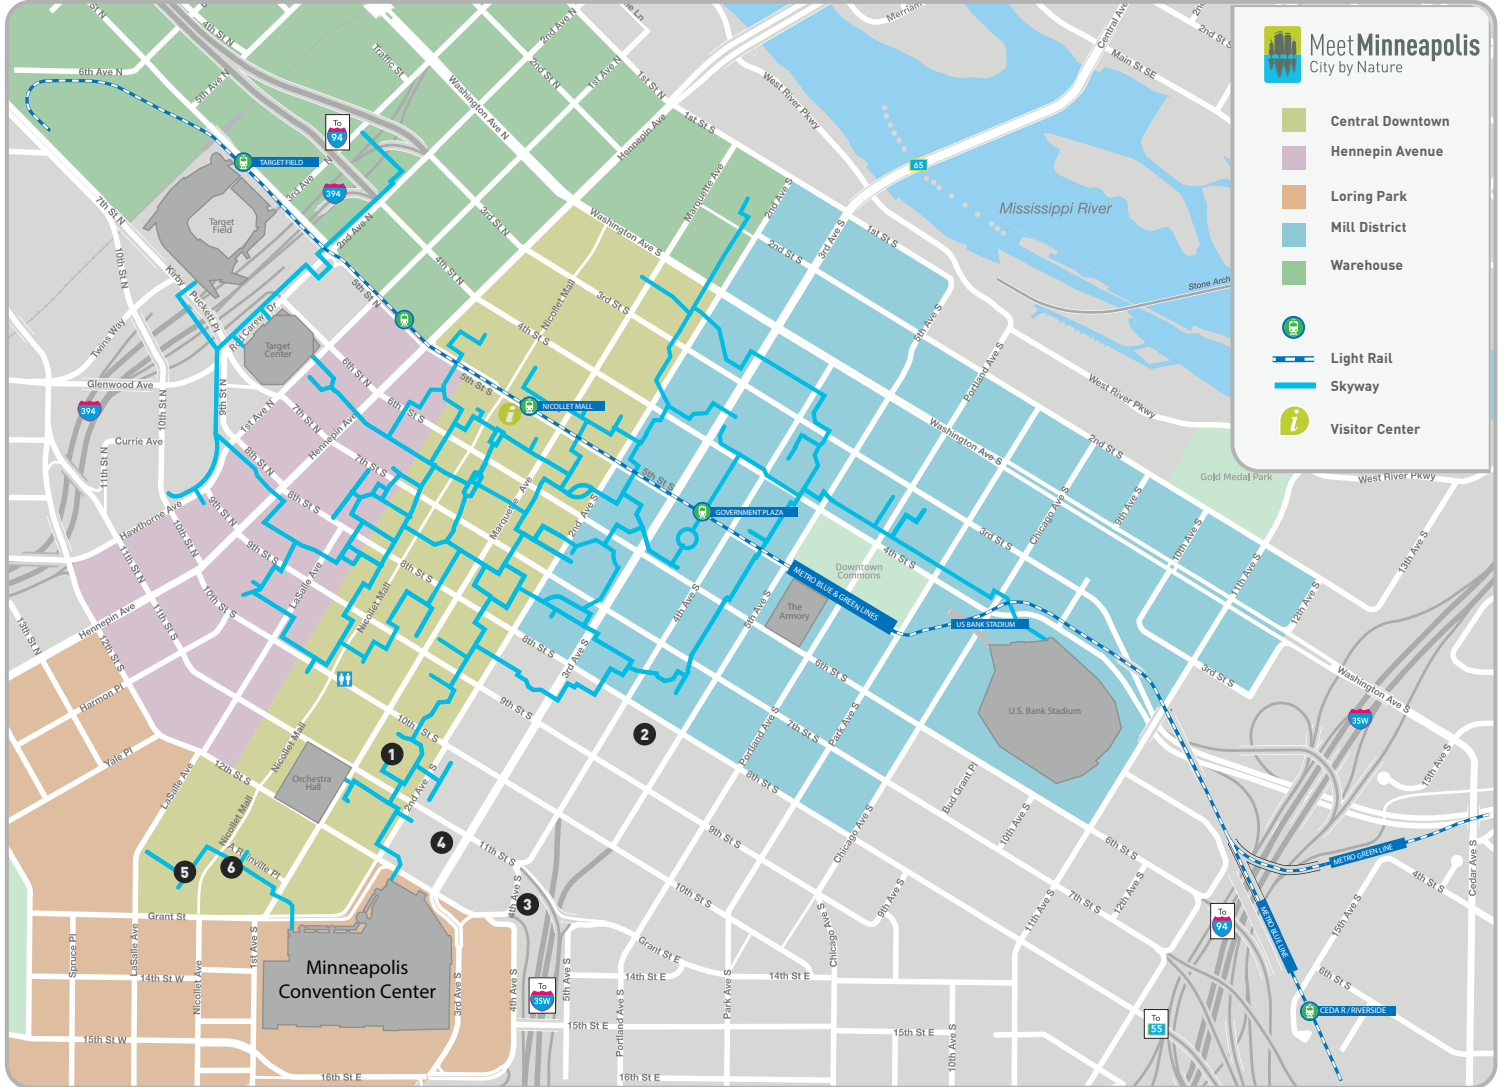

The PEAK 2024

Powered by Midwest Poultry Federation

APRIL 17- 19, 2024

MINNEAPOLIS CONVENTION CENTER

HOTELS

	HOTELS	SINGLE/DOUBLE OCCUPANCY	DISTANCE TO EVENT
1	Hilton Minneapolis (HQ)	\$192.00	2 Blocks
2	Best Western Plus Normandy Inn	\$164.00	5 Blocks
3	Hilton Garden Inn Downtown	\$179.00	1.5 Blocks
4	Holiday Inn Express & Suites	\$178.00	0.5 Blocks
5	Hyatt Regency Minneapolis	\$194.00	2 Blocks
6	Millennium Hotel Minneapolis	\$185.00	1.5 Blocks

*Rates are per room per night. A 15.025% state and city tax will be added to the room rate. Taxes are subject to change.

*All hotels are within a 5-minute walk of the convention center.

1.888.947.2233 minneapolis.org