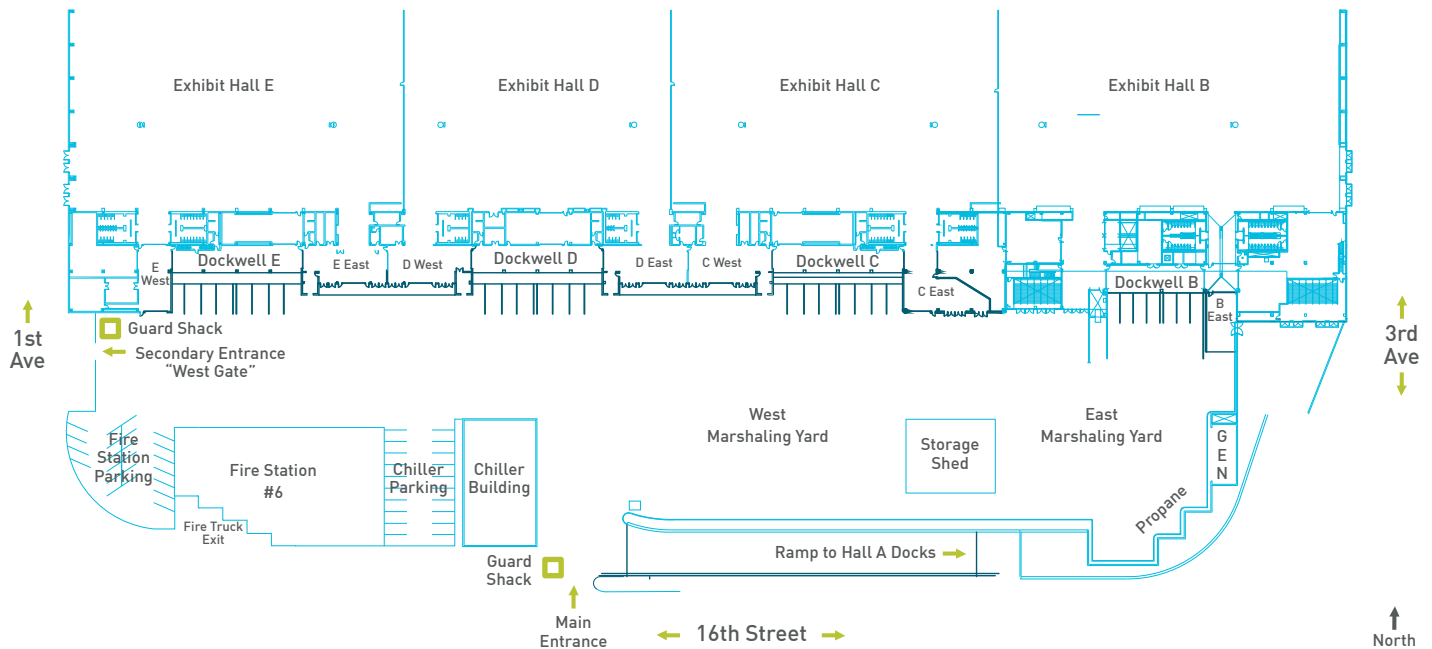

MARSHALING YARD PARKING 2024 RATES

Convenient, accessible, and safe surface lot parking for exhibitors and show managers using MCC Exhibit Halls.

› RATES

- **$22 per day** Car, minivan, SUV, pickup truck, & trailers that are less than 16 feet
- **$44 per day** Vehicles larger than pickup trucks (including buses & box/straight-rig trucks)
- **$80 per day** Semi Truck + Trailer

› CLEARANCE

- **Hall B** 18'h x 20'w (East)
- **Hall C** 24' 8" h x 20'w (East)
  18'h x 19' 8" w (West)
- **Hall D** 18'h x 20'w (East & West)
- **Hall E** 18'h x 19' 8" w (East)
  24' 8" h x 20'w (West)

› VEHICLE ENTRY & EXIT

- **Main Entrance:** 16th Street
- **Secondary Entrance:** 1st Avenue

› GENERAL QUESTIONS & DIRECTIONS

- marshalingyard.minneapolisconventioncenter.com
- 612-335-6040

› PARKING RESERVATIONS

- Rob.Villanueva@minneapolismn.gov
- 612-335-6057