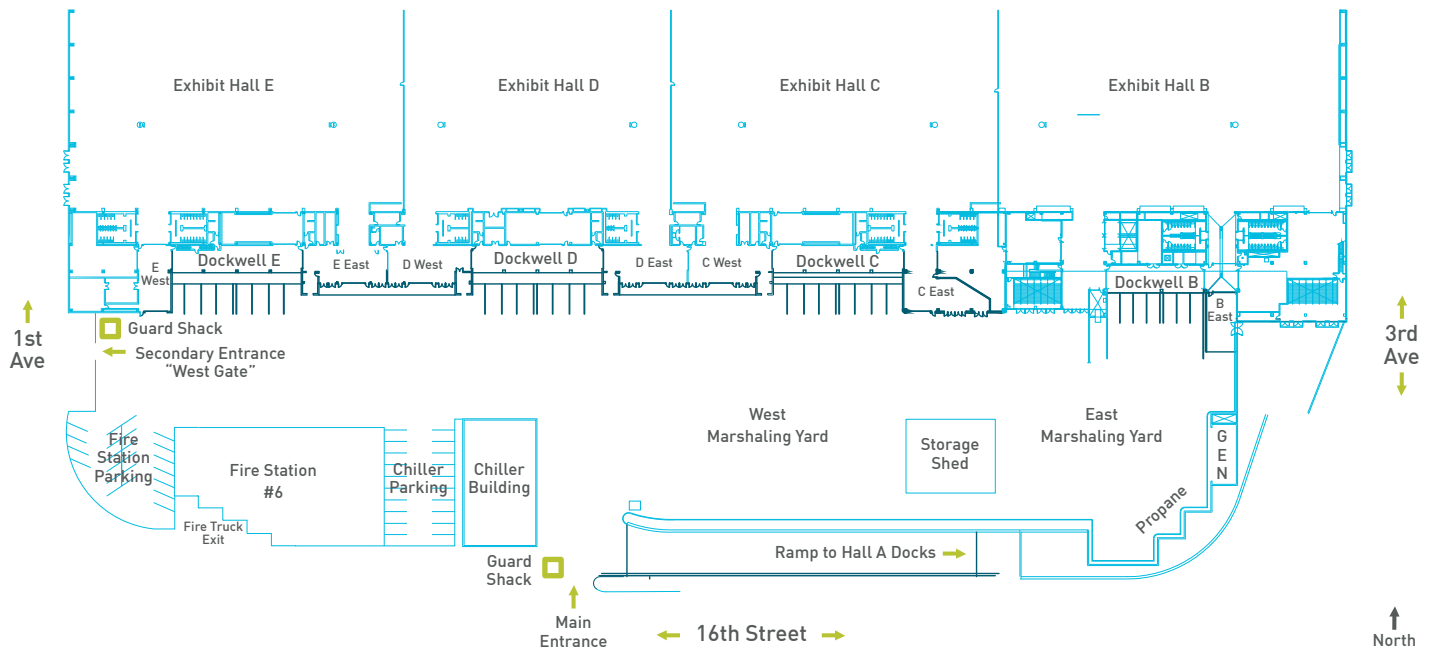

MARSHALING YARD PARKING 2025 RATES

Convenient, accessible, and safe surface lot parking for exhibitors and show managers using MCC Exhibit Halls.

› RATES

- \$22 per day Car, minivan, SUV, pickup truck, & trailers that are less than 16 feet
- \$44 per day Vehicles larger than pickup trucks (including buses & box/straight-rig trucks)
- \$80 per day Semi Truck + Trailer

› CLEARANCE

- Hall B** 18'h x 20'w (East)
- Hall C** 24' 8" h x 20'w (East)
18'h x 19' 8" w (West)
- Hall D** 18'h x 20'w (East & West)
- Hall E** 18'h x 19' 8" w (East)
24' 8" h x 20'w (West)

› VEHICLE ENTRY & EXIT

- Main Entrance:** 16th Street
- Secondary Entrance:** 1st Avenue

› GENERAL QUESTIONS & DIRECTIONS

-  marshalingyard.minneapolisconventioncenter.com
-  612-335-6040

› PARKING RESERVATIONS

-  MCCguestservicesSUPV@minneapolismn.gov
-  612-335-6040