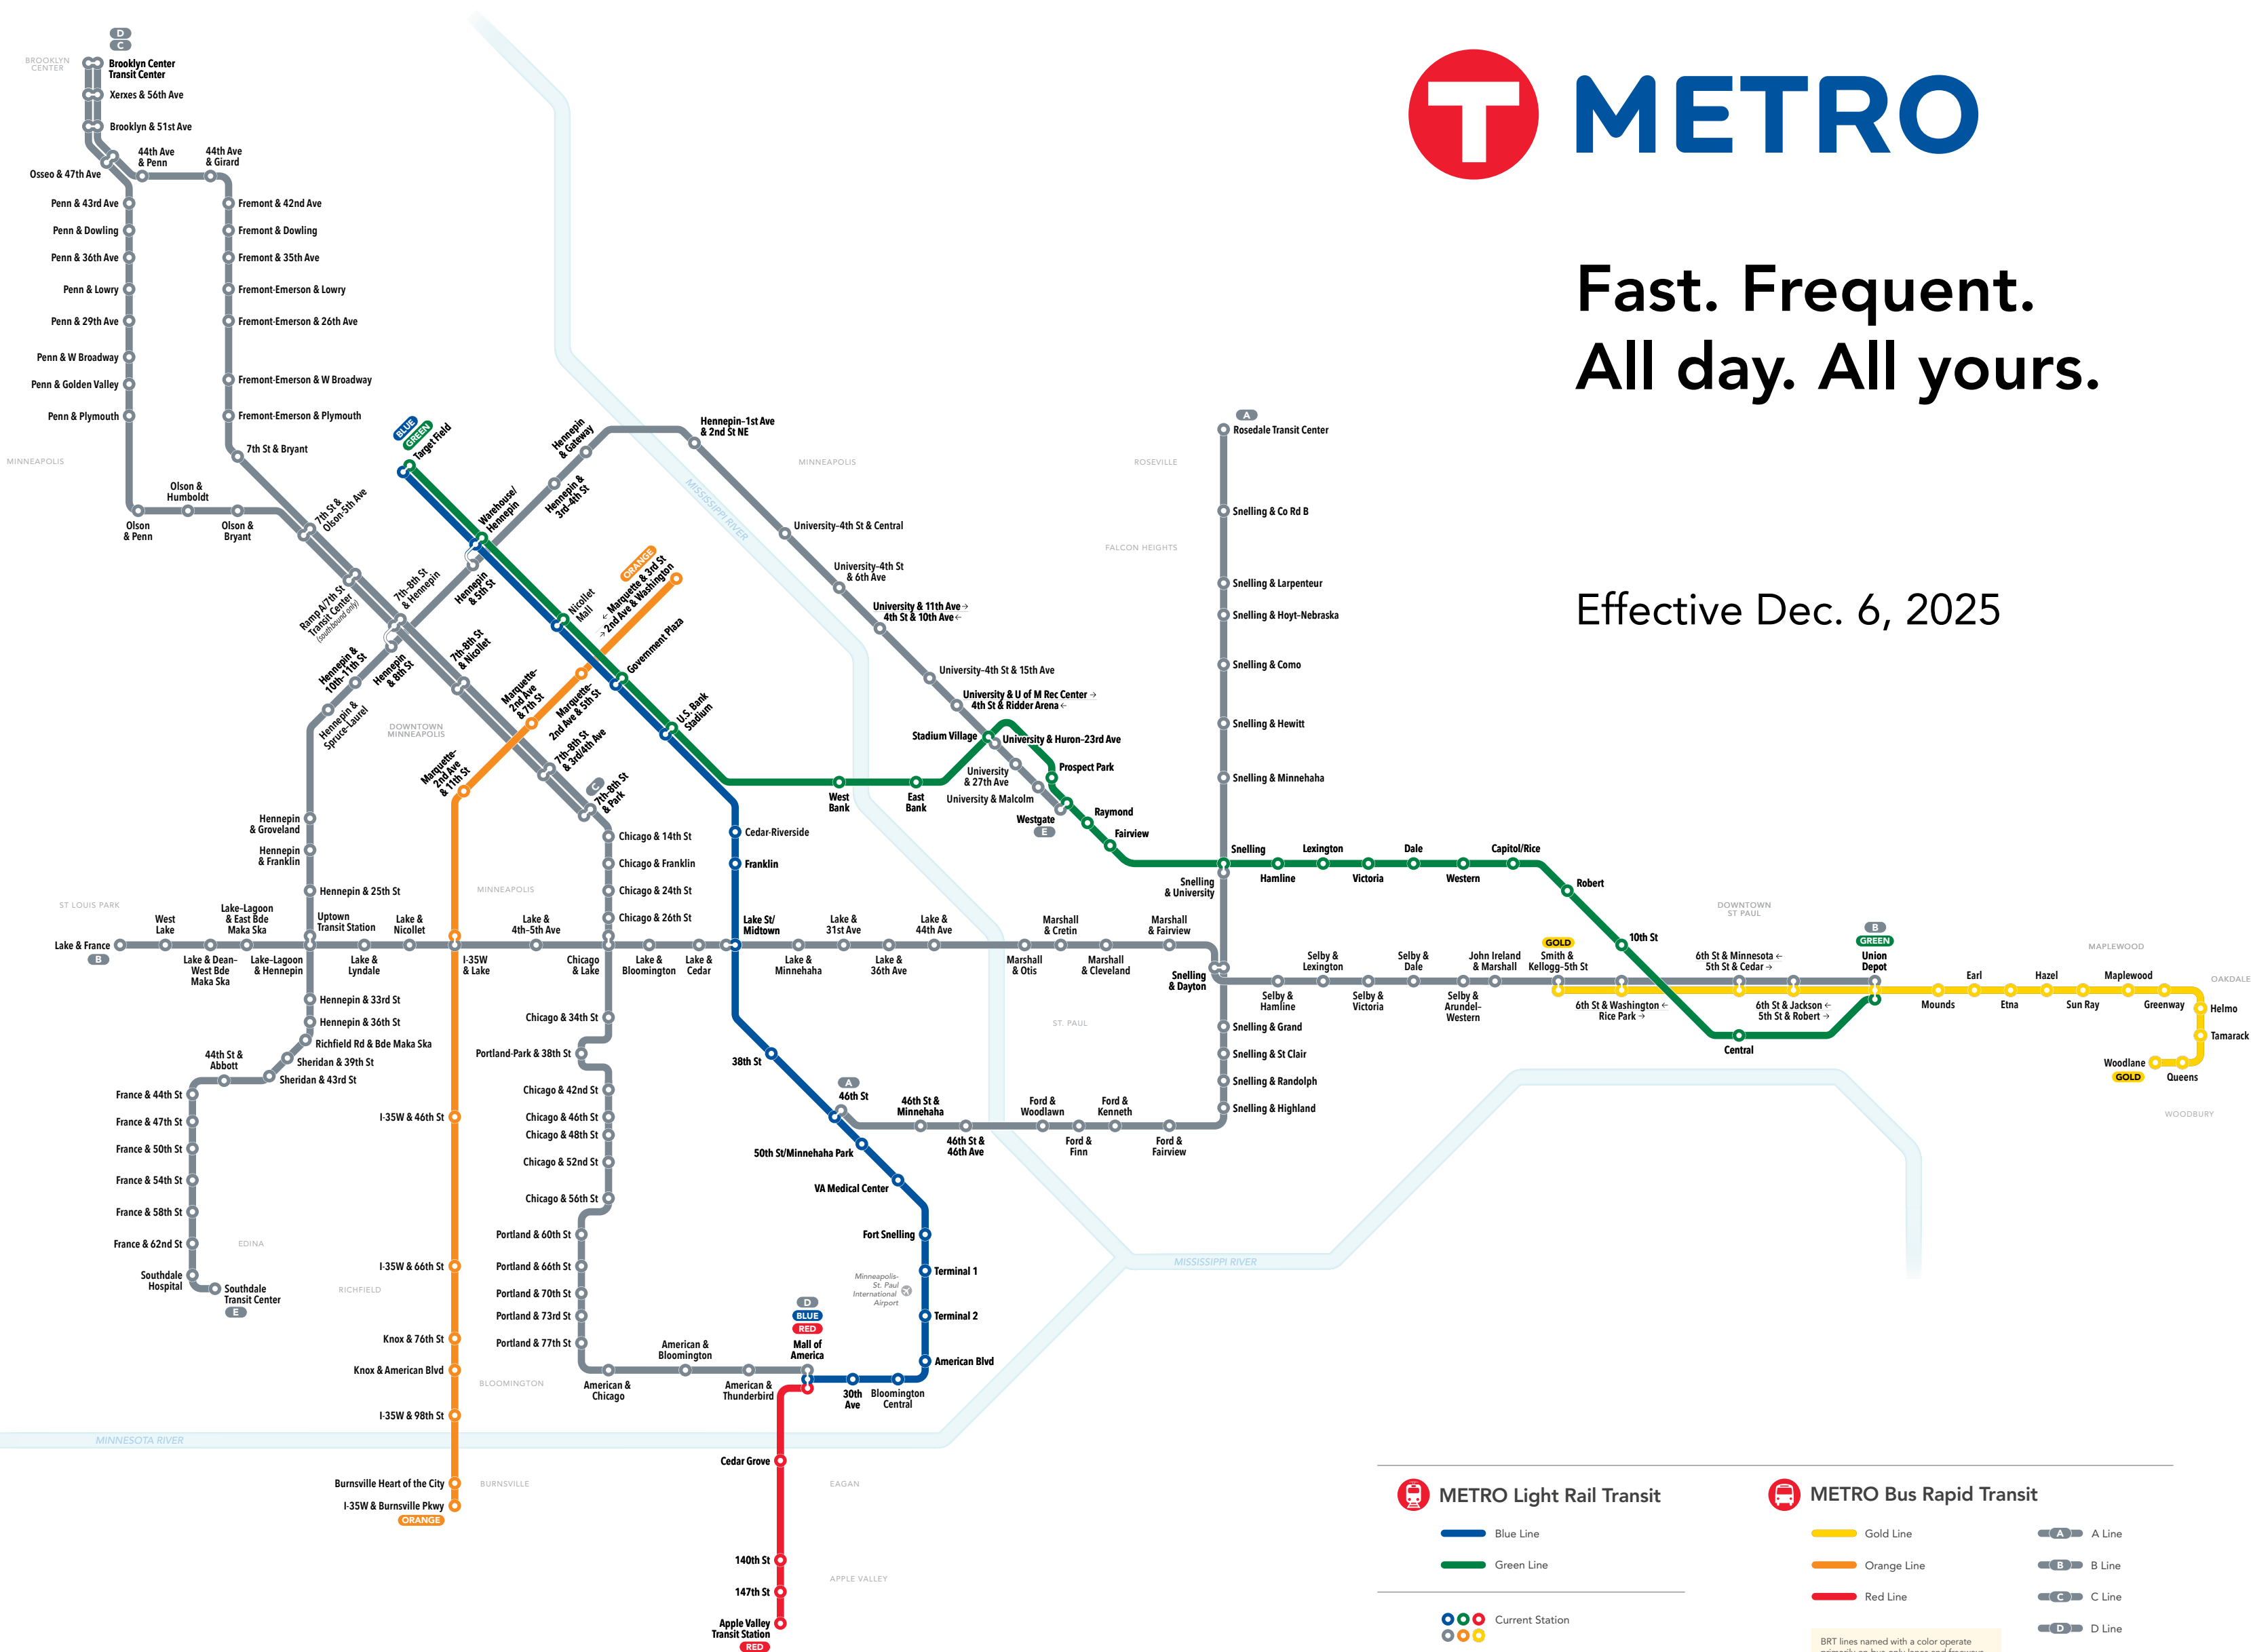

Fast. Frequent. All day. All yours.

Effective Dec. 6, 2025